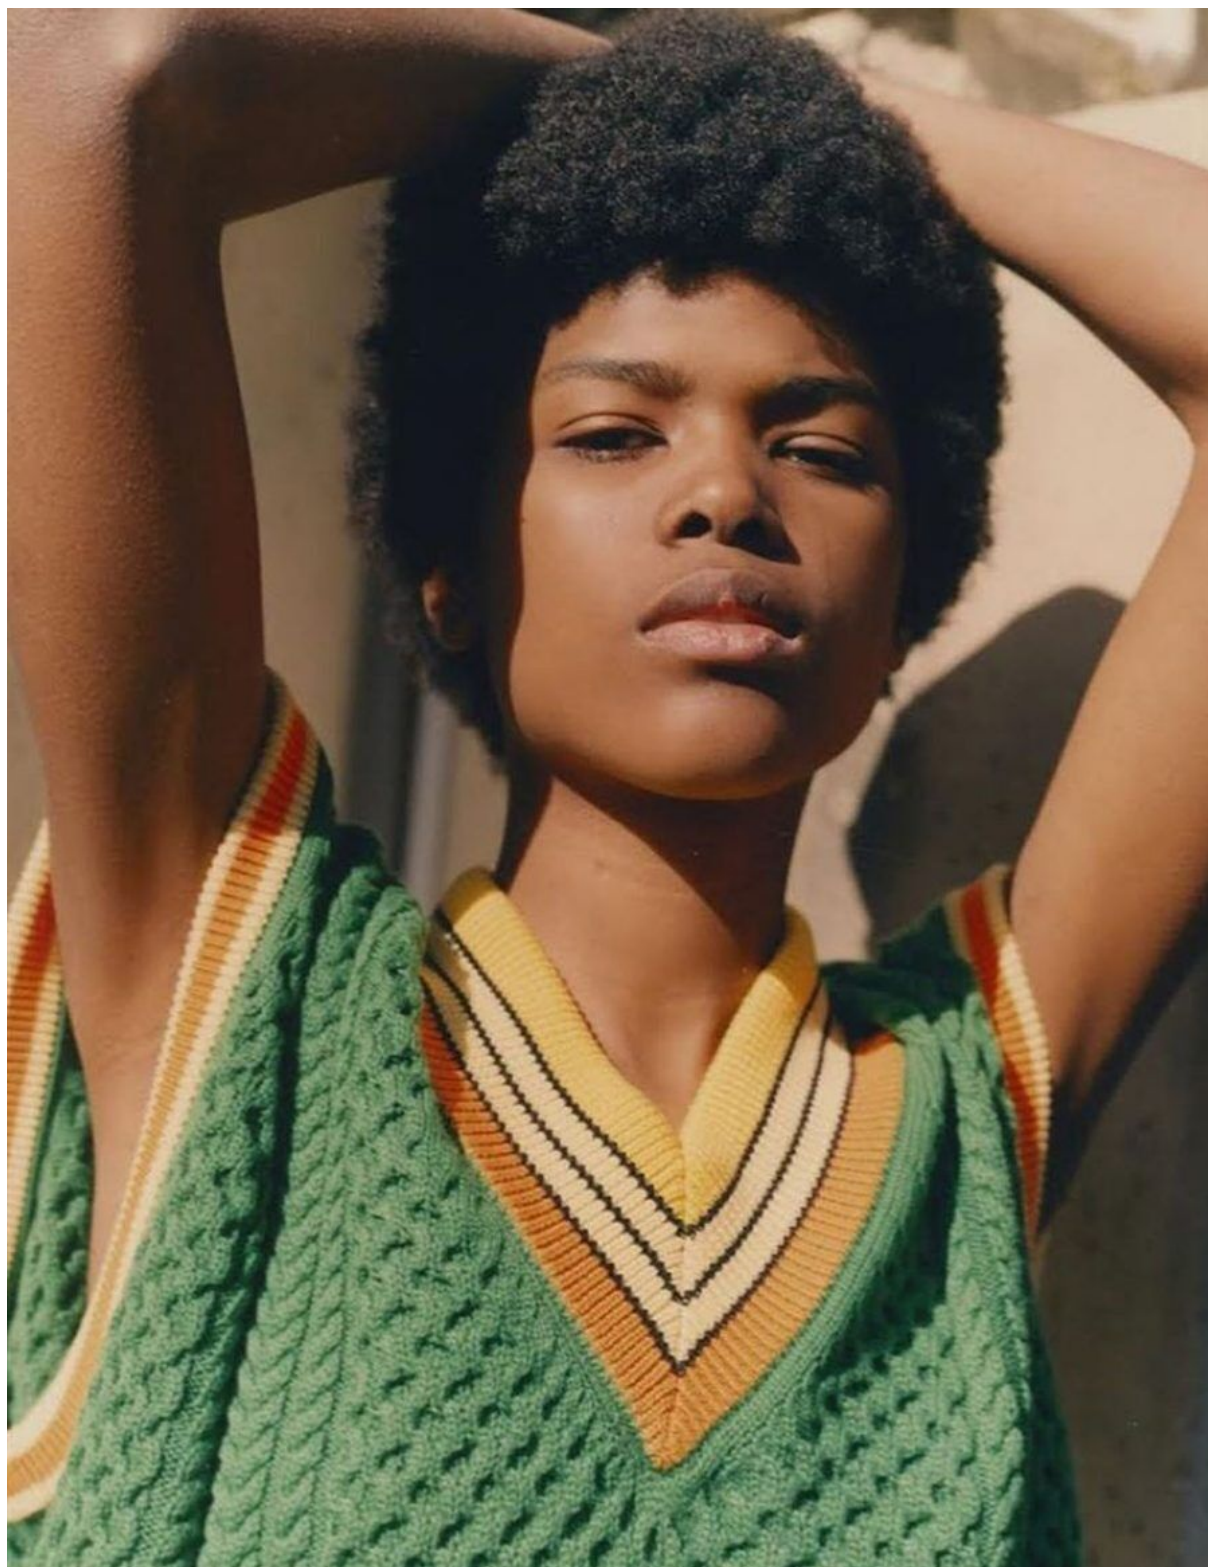

RAYSA DE JESUS

height 5'9" · bust 31.5" · waist 23" · hips 34.5" · dress 36 EU/6 US/8 UK

shoes size 39 EU/8 US/6 UK · hair brown · eyes brown