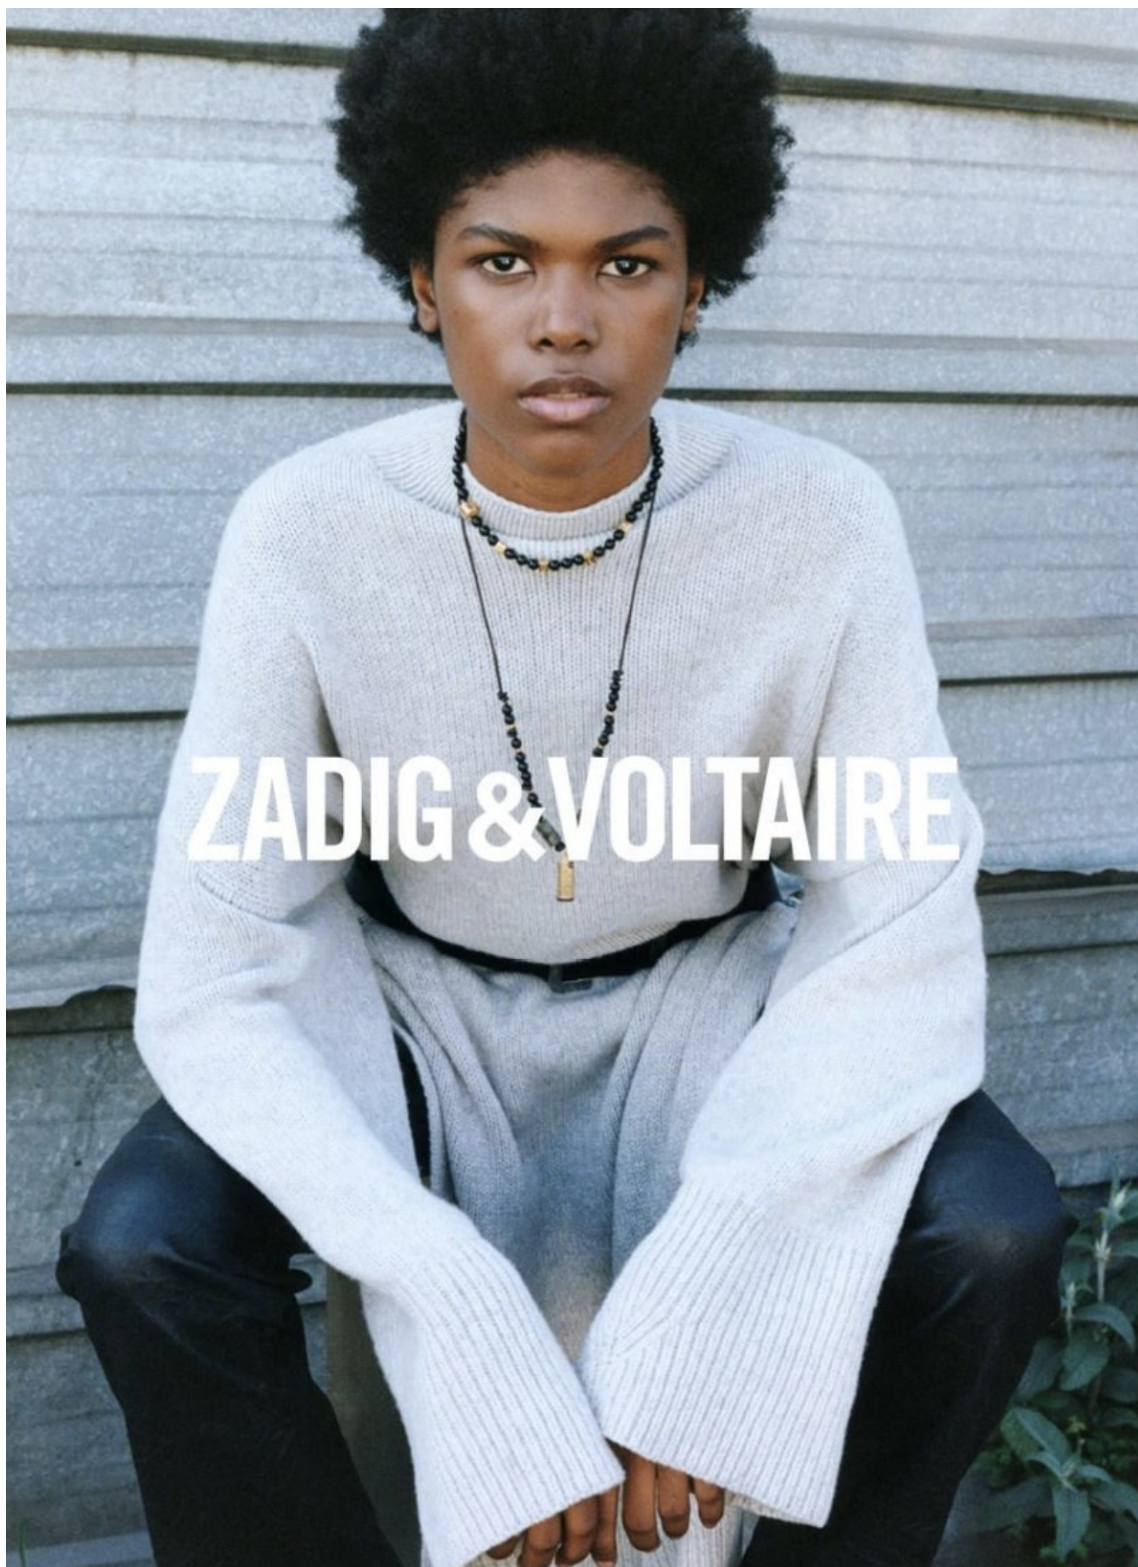

shoes size 39 EU/8 US/6 UK · hair brown · eyes brown

MGM
MODELS

MGM
MODELS

RAYSA DE JESUS

height 5'9" · bust 31.5" · waist 23" · hips 34.5" · dress 36 EU/6 US/8 UK

shoes size 39 EU/8 US/6 UK · hair brown · eyes brown